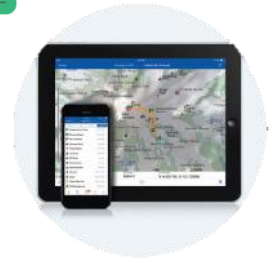

SCREENSHOTS

HOME PAGE	BASIC NAVIGATION	COMPASS	TEXT MESSAGING	SOS DIALOGUE	WEATHER

100%
GLOBAL COVERAGE WITH IRIDIUM®.
NO CELLULAR SERVICE NEEDED.

Pair with Your Mobile Device

For even more capability and convenience, the free Earthmate® app syncs your inReach handheld via Bluetooth® with your compatible Apple® or Android™ device¹ so you can access selected maps and aerial imagery. Plus, Earthmate allows you to conveniently use all of the inReach features on your paired mobile device. For easier messaging, you can also sync your inReach device with your phone's contact list to reach anyone, anywhere – with fewer keystrokes.

PRODUCT COMPARISON:

	inReach® Mini	inReach SE®+	inReach Explorer®+
2-way messaging	•	•	•
100% global satellite coverage with Iridium®	•	•	•
2-way global interactive SOS	•	•	•
Tracking and location sharing	•	•	•
Cloud storage and trip planning	•	•	•
Pairs with mobile devices	•	•	•
Weather	•	•	•
Routes, waypoints and tracks	•	•	•
QWERTY keyboard for custom text entry		•	•
Preloaded DeLorme® TOPO maps ⁴			•
Supports downloadable DeLorme TOPO maps ⁴			•
Built-in navigation sensors			•
Digital compass, barometric altimeter and accelerometer			•