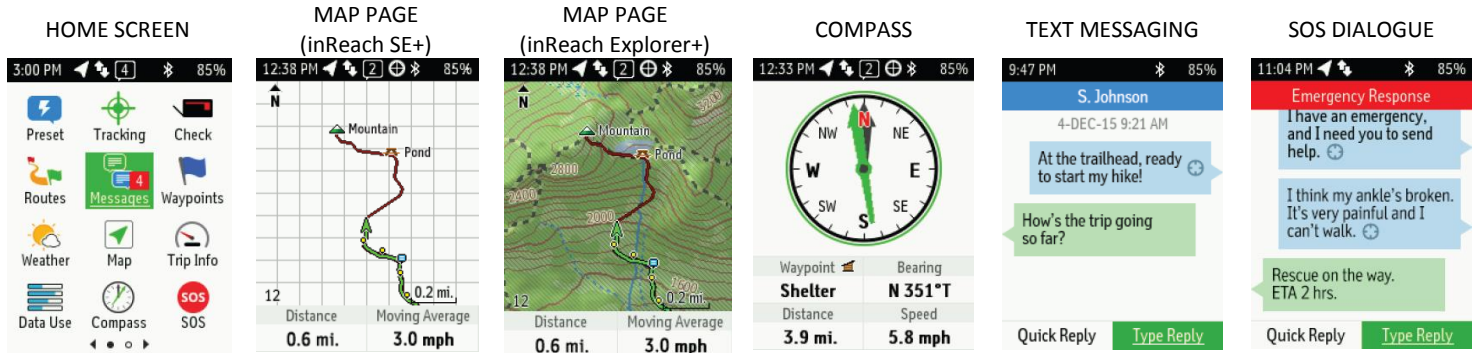

SCREENSHOTS:

PRODUCT COMPARISON:

	inReach SE®+	inReach Explorer®+
Two-way messaging	•	•
100% global satellite coverage with Iridium™	•	•
Two-way global interactive SOS	•	•
Tracking and location sharing	•	•
Cloud storage and trip planning	•	•
Pairs with mobile devices	•	•
Navigation includes routes, waypoints, breadcrumb trail	•	•
Weather	•	•
Preloaded topographic maps		•
Built-in navigation sensors		•
Compass, barometric altimeter and accelerometer		•